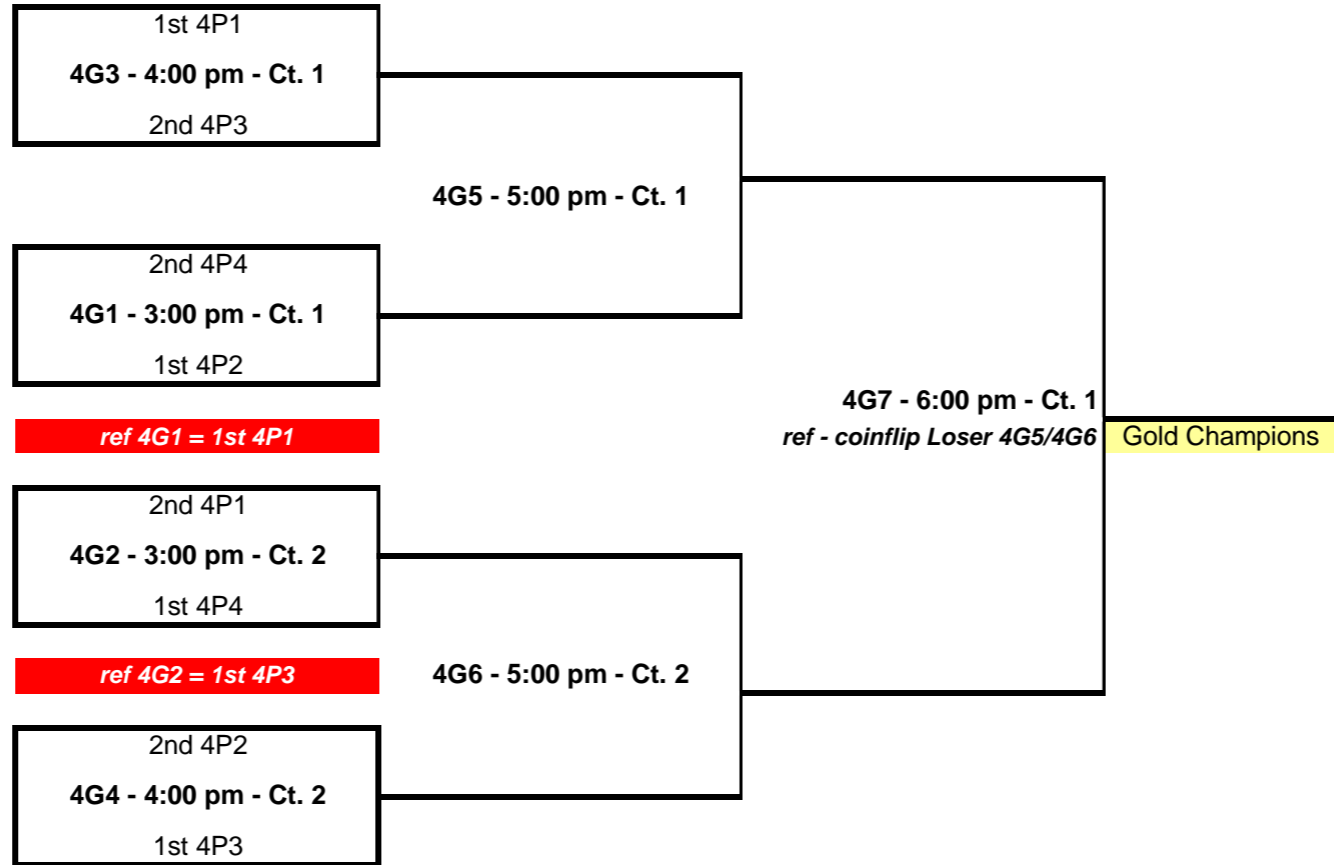

Gold Playoff Bracket for Girls 14U - Peoria River Plex

*** After first match,
losing team officiates