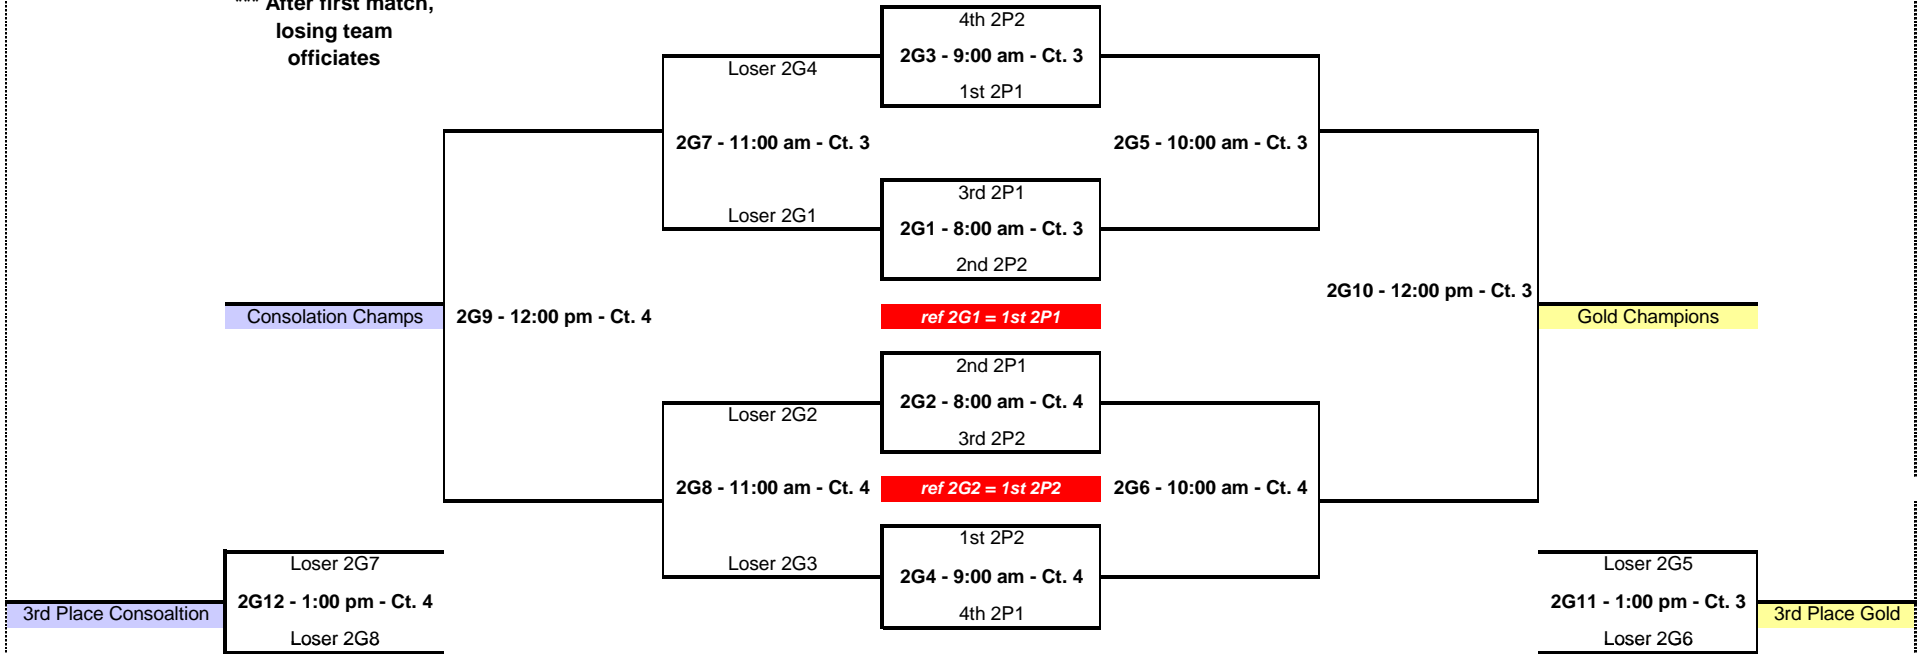

Gold Playoff Bracket for Girls 12U - Peoria River Plex

*** After first match,
losing team
officiates