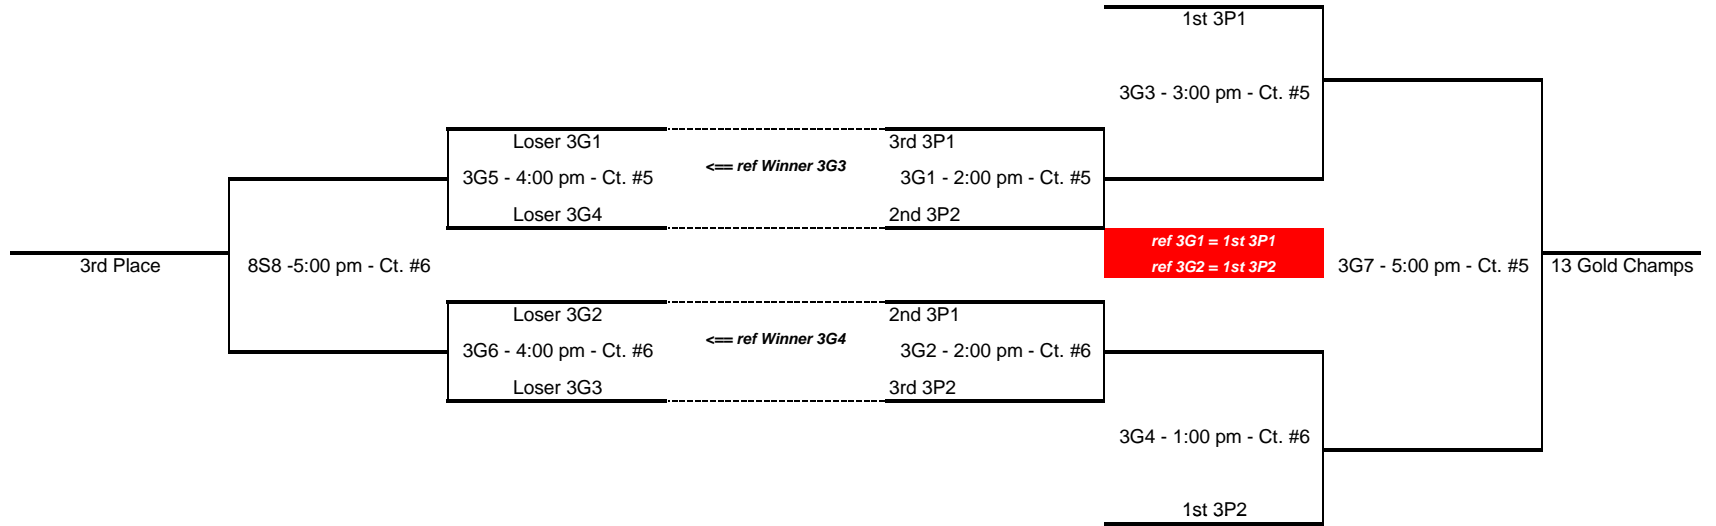

Gold Playoff Bracket for Girls 13U - East Peoria High School

*** After first match,
losing team
officials