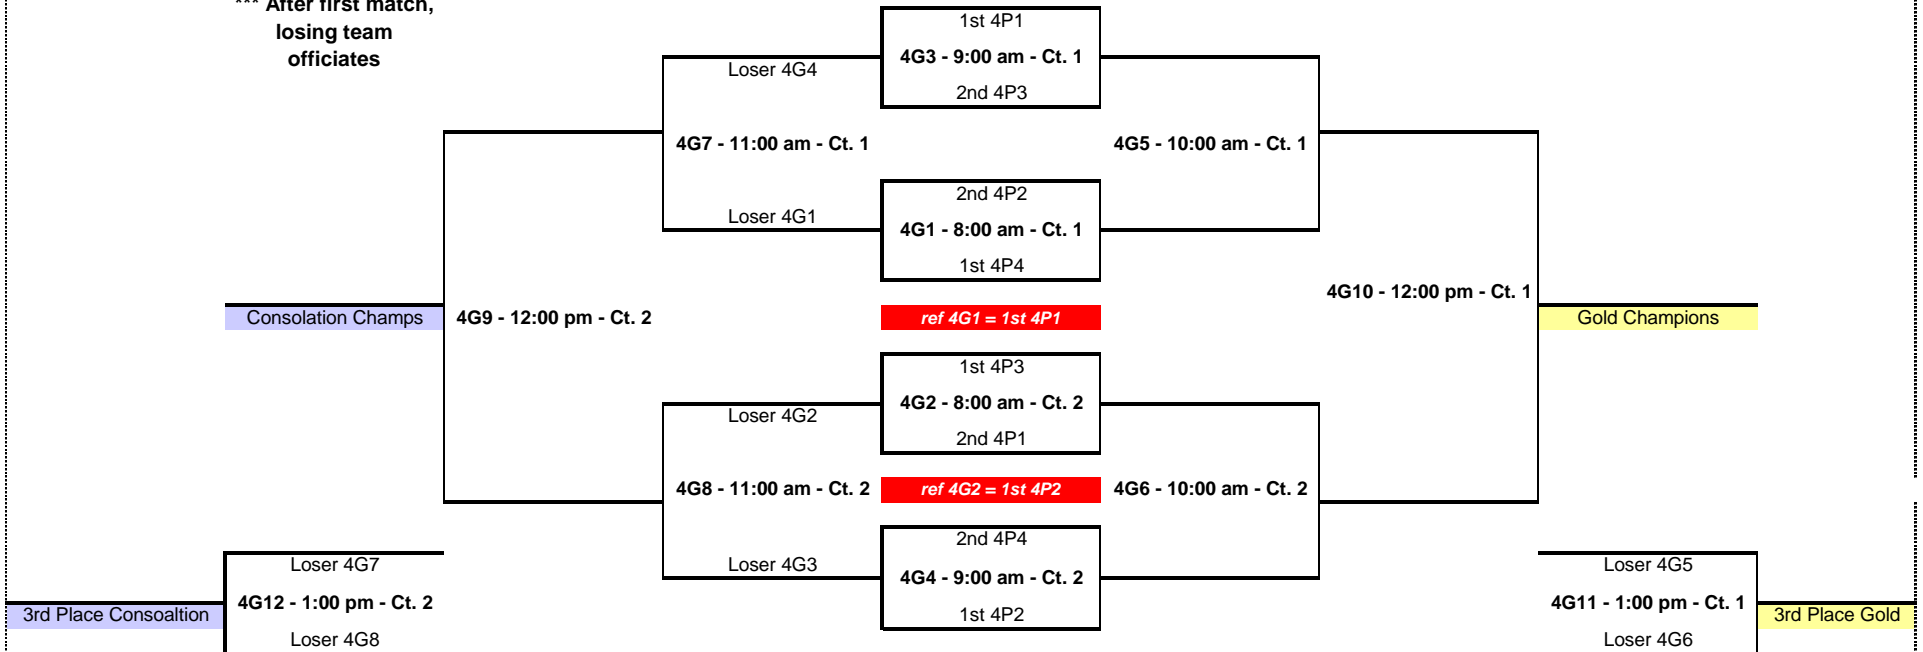

Gold Playoff Bracket for Girls 14U - Peoria River Plex

*** After first match,
losing team
officiates