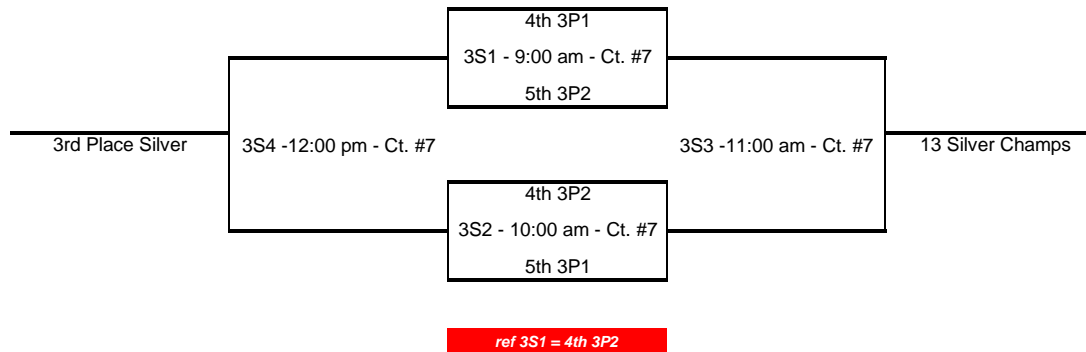

Silver Playoff Bracket for Girls 13U - East Peoria High School

*** After first match,
losing team
officials