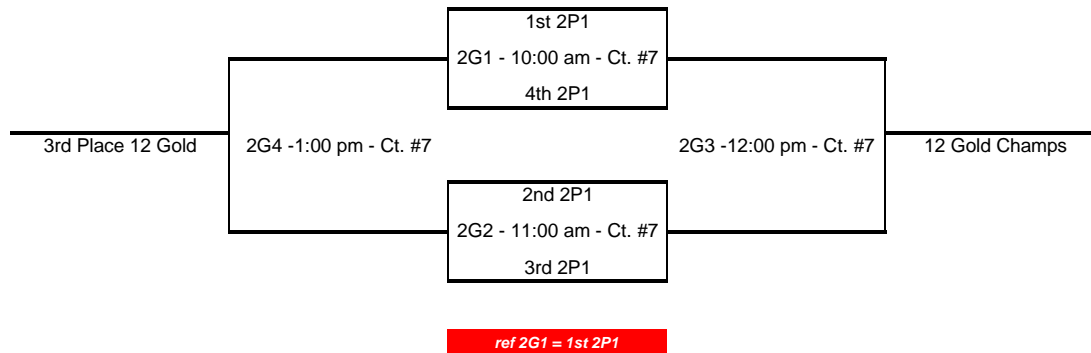

Sunday Schedule

Gold Playoff Bracket for Girls 12U - East Peoria High School

*** After first match,
losing team
officiates