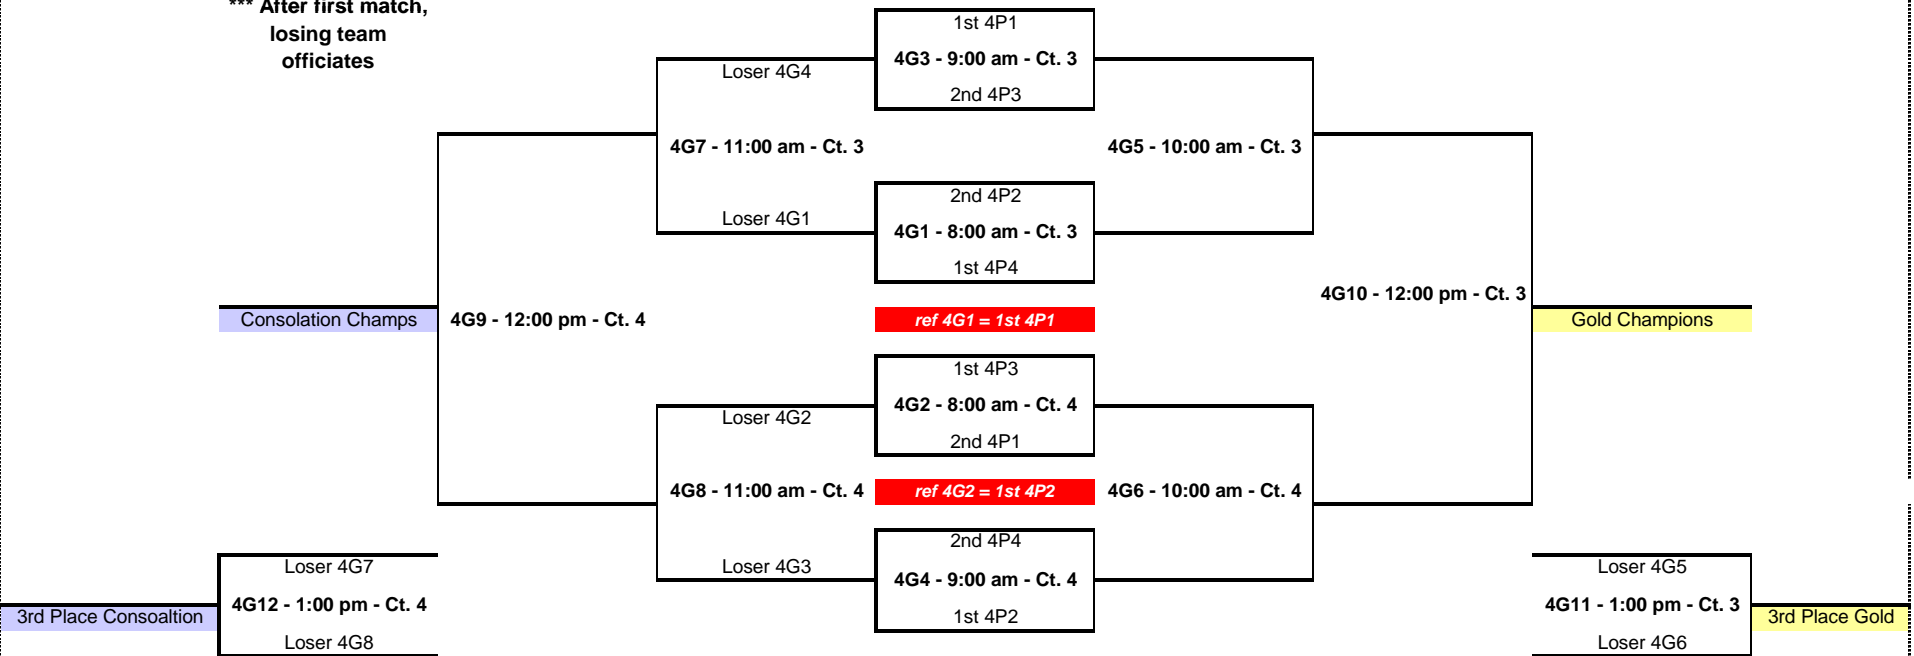

Gold Playoff Bracket for Girls 14U - Peoria River Plex

*** After first match,
losing team
officiates