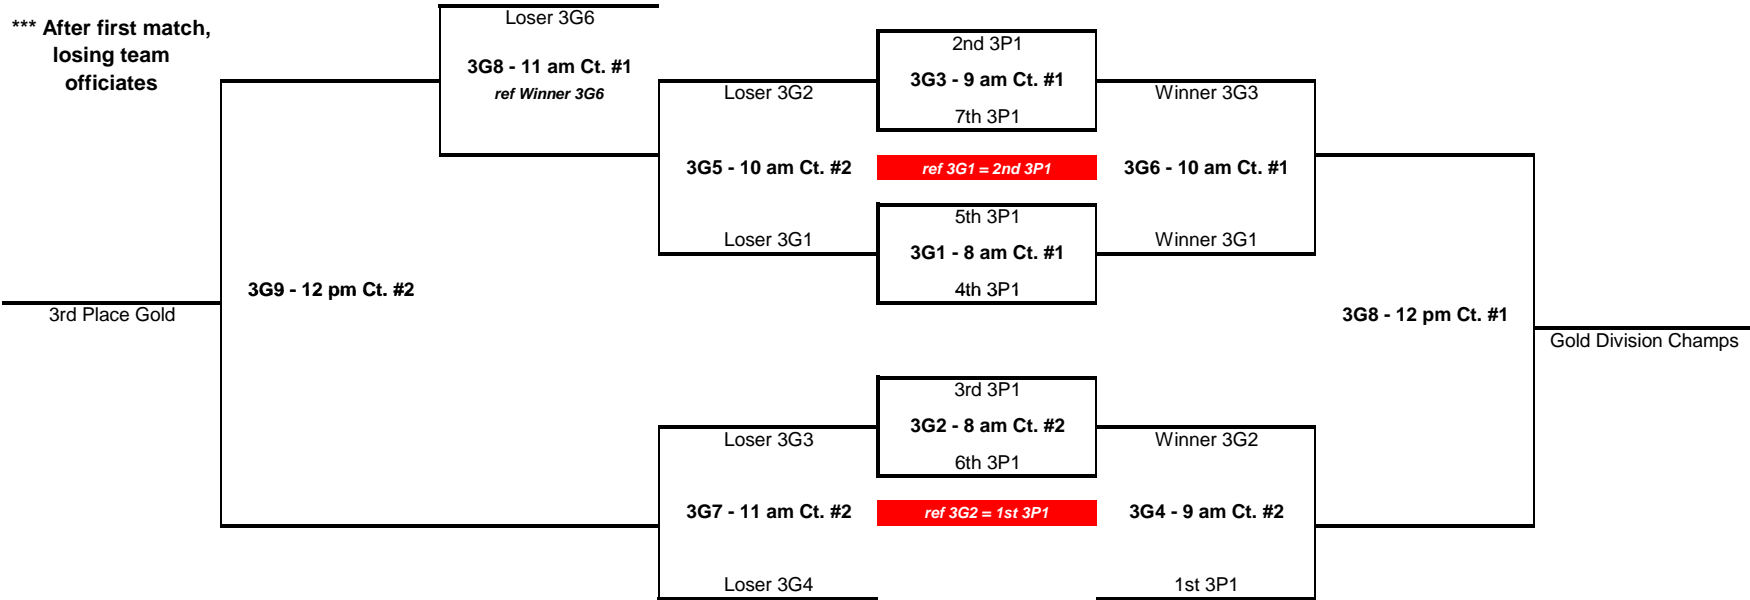

Gold Playoff Bracket for Girls 13U - Peoria River Plex