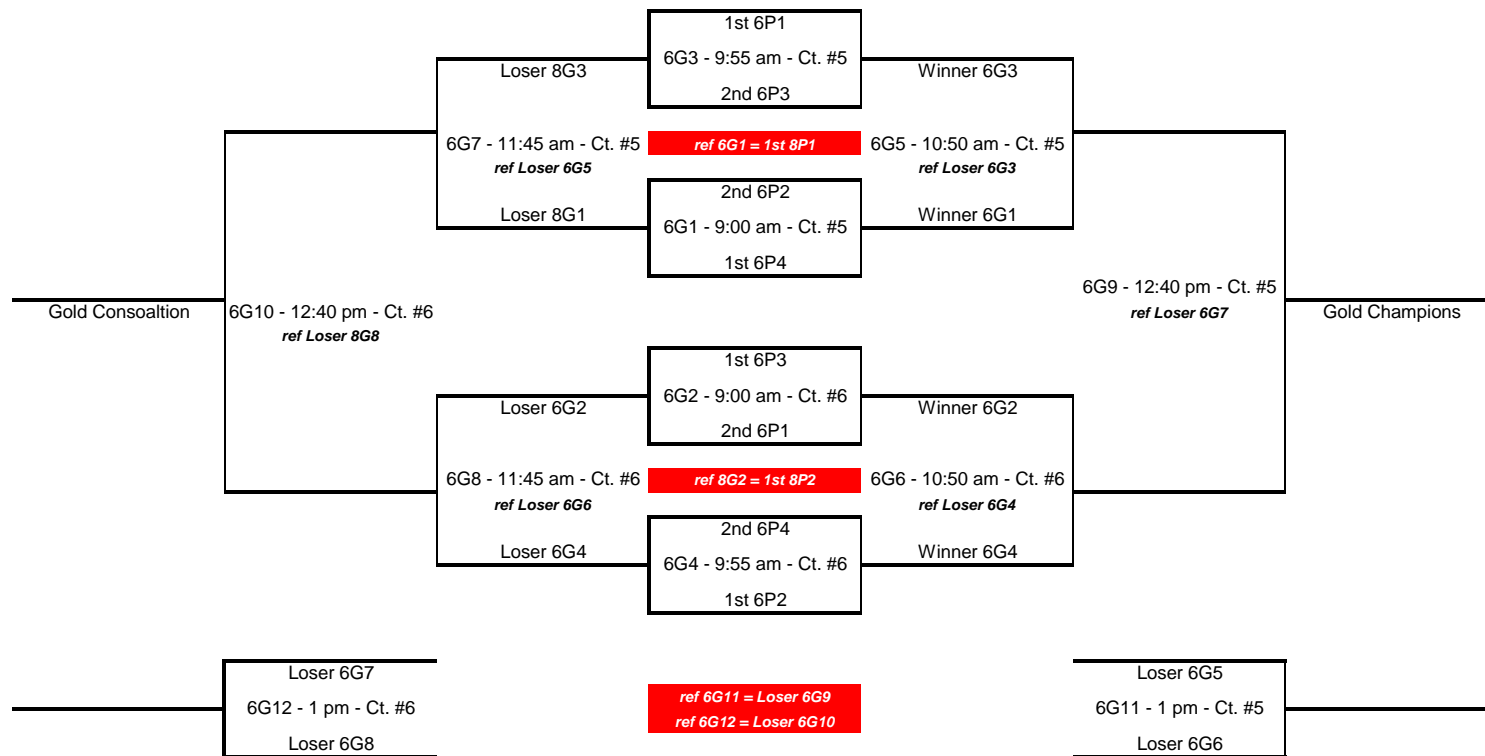

Sunday Schedule

Gold Playoff Bracket for Girls 16U - Court #5 & Court #6 - East Peoria HS