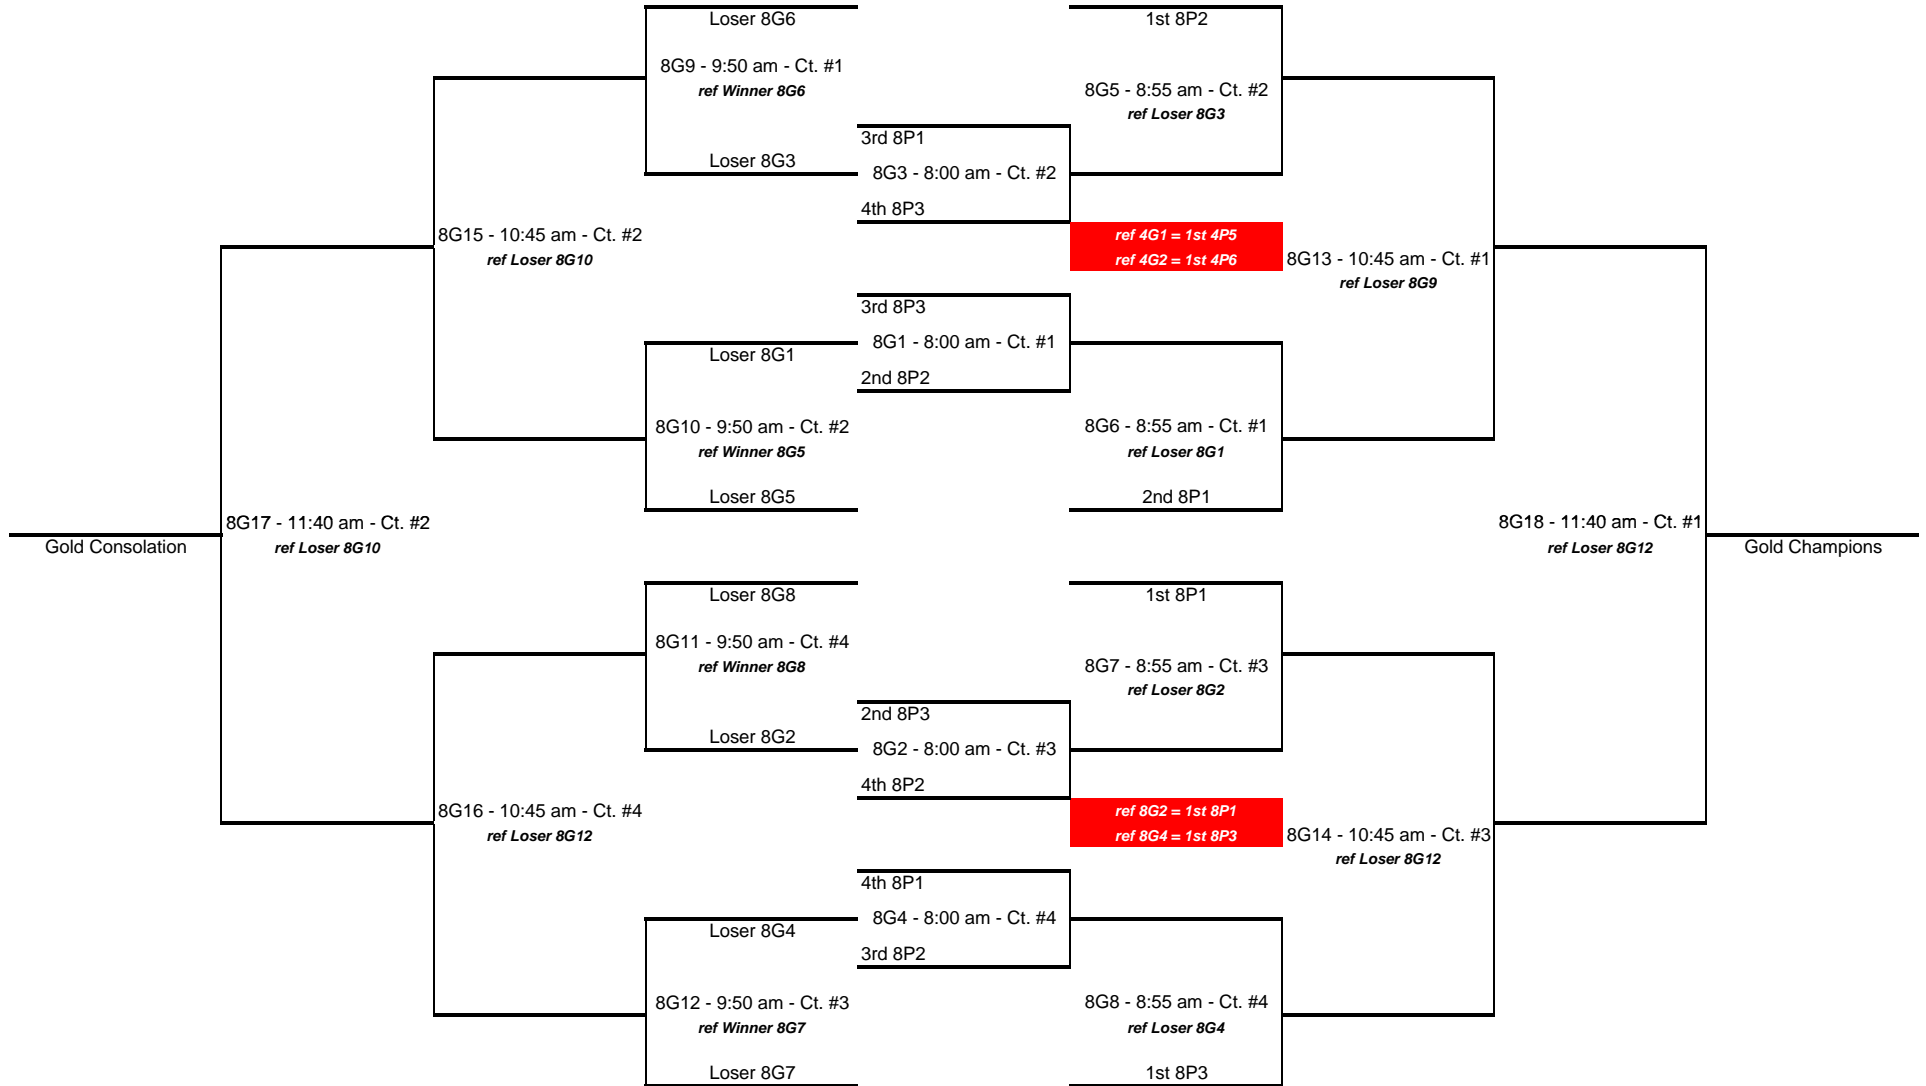

Gold Playoff Bracket for Girls 18U - Peoria River Plex