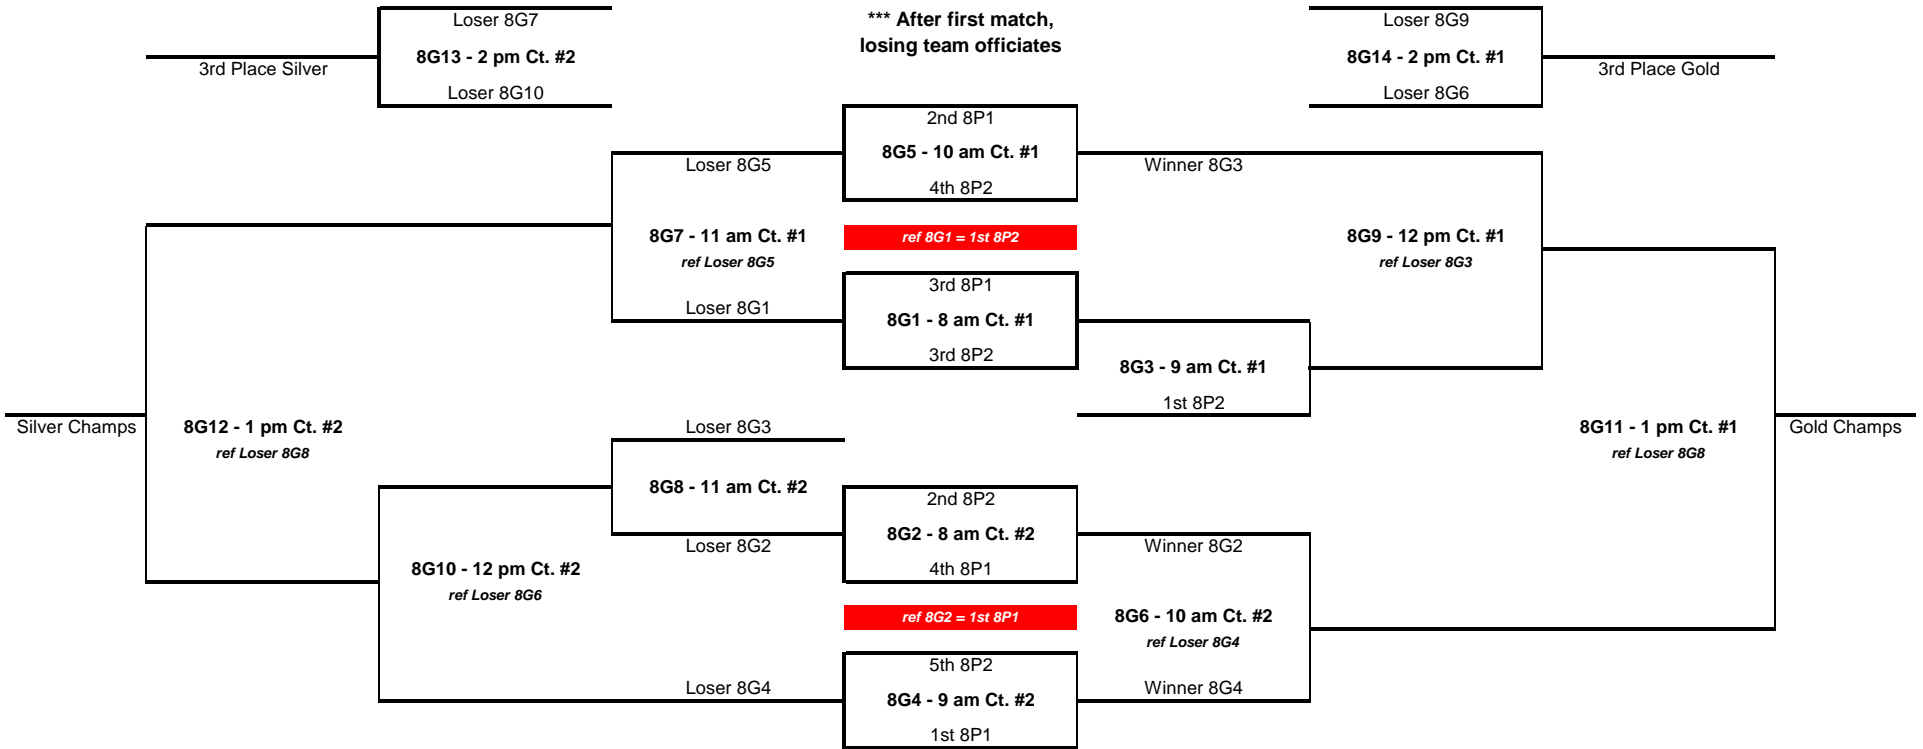

Sunday Schedule

Gold Playoff Bracket for Girls 18U - Court #1 & Court #2