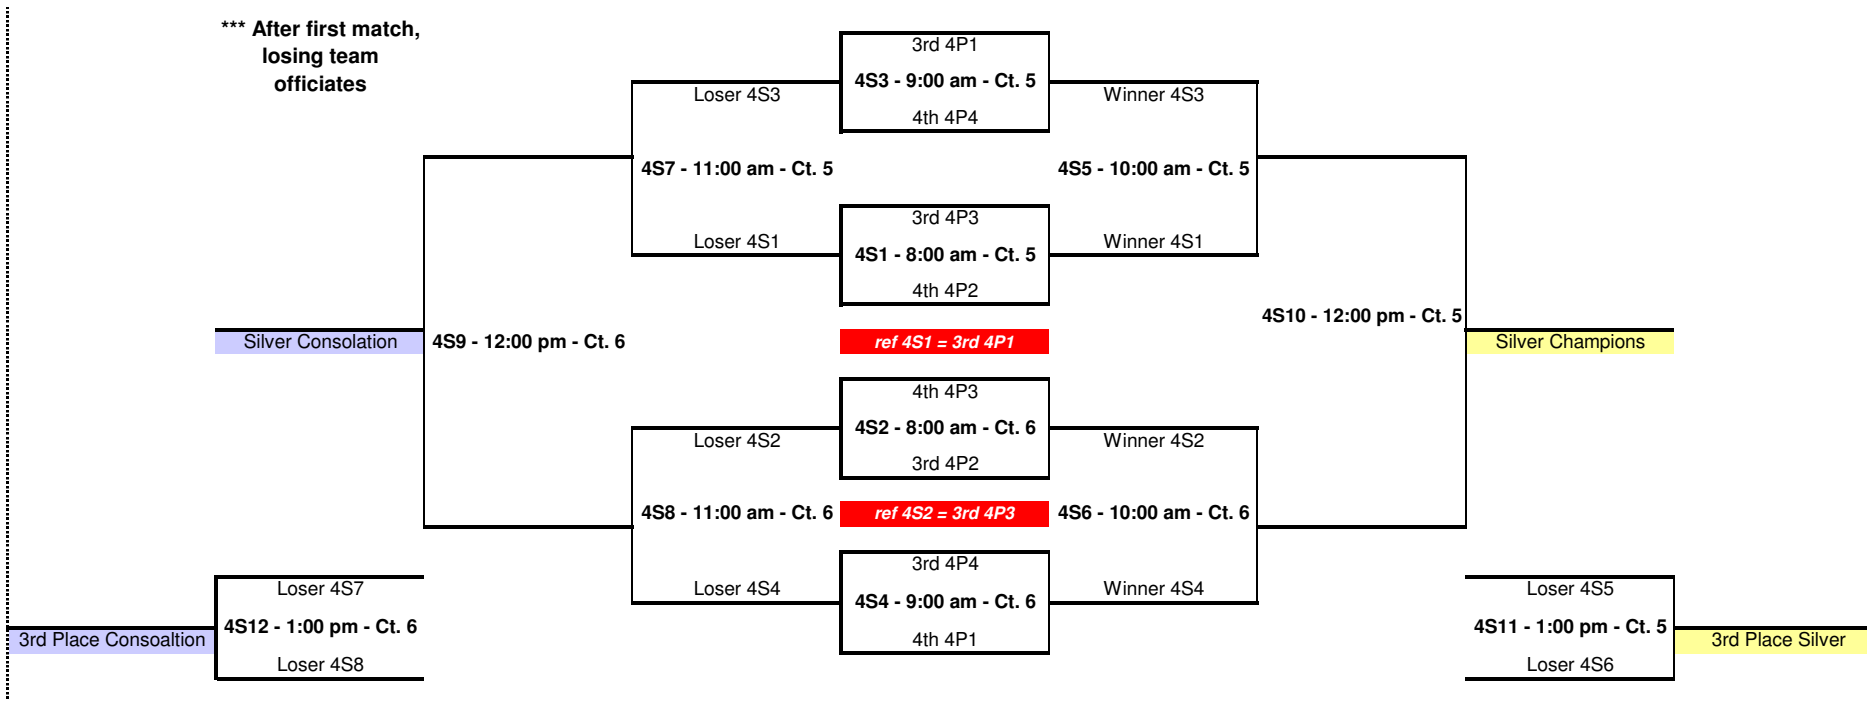

Silver Playoff Bracket for Girls 14U - Shirk Center - Activity Center / Aux. Gym - Courts #5 and #6

*** After first match,
losing team
officialiates