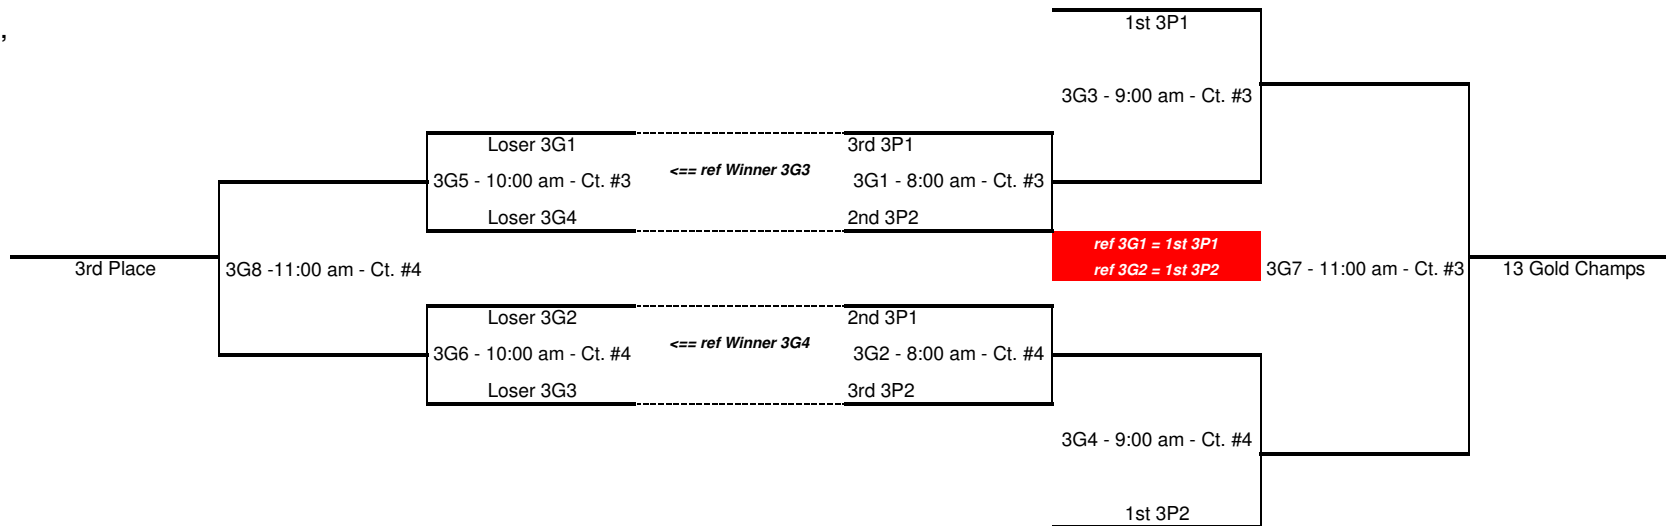

Gold Playoff Bracket for Girls 13U - Shirk Center - Activity Center - Courts #3 and #4

*** After first match,
losing team
officiates