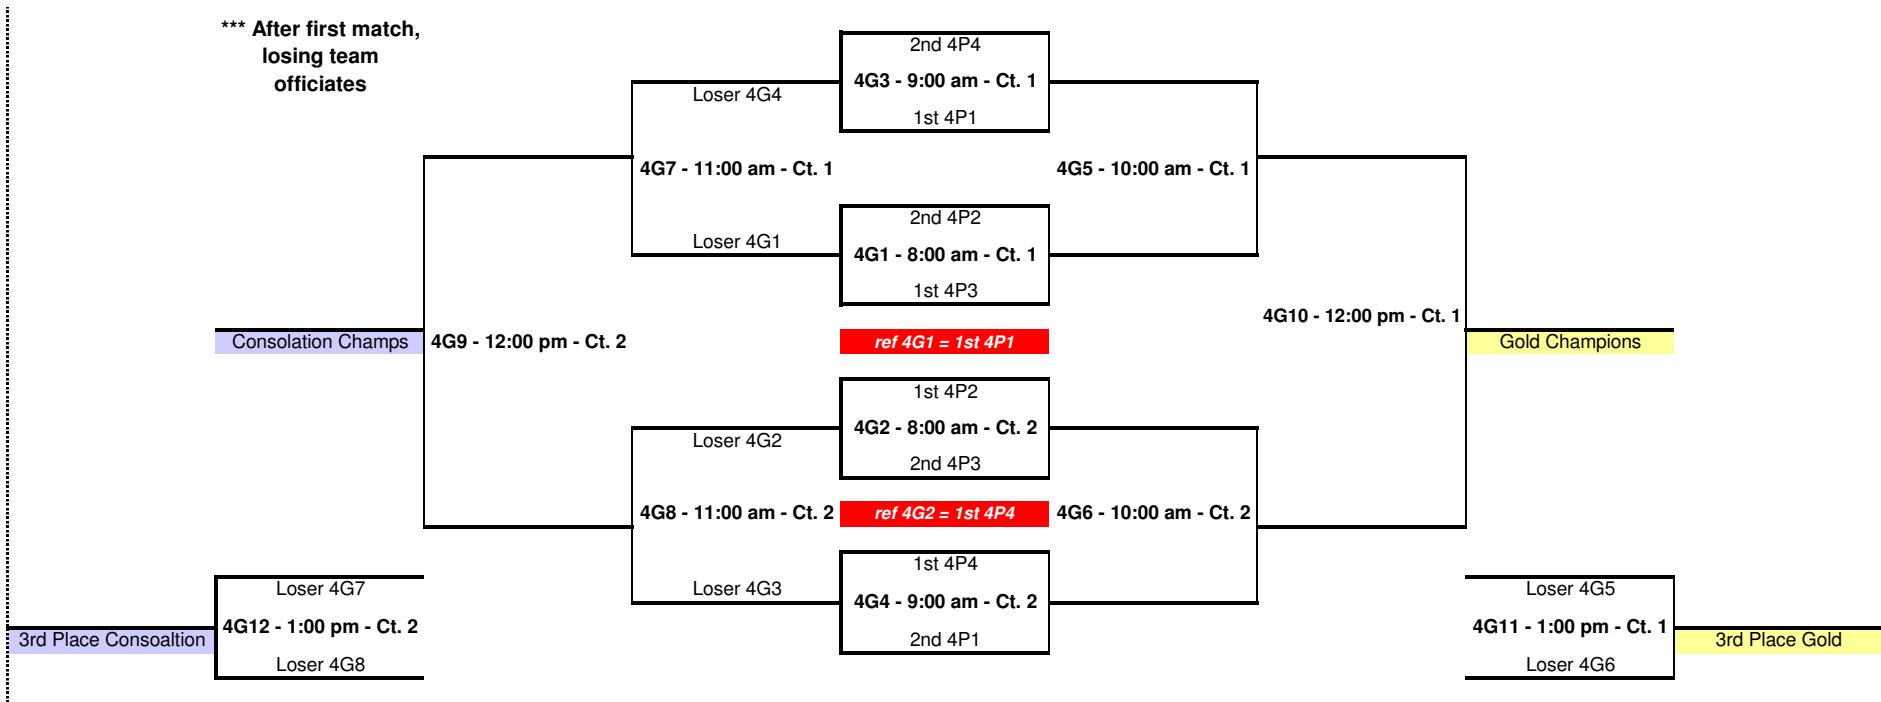

Sunday Schedule

Gold Playoff Bracket for Girls 14U - Shirk Center - Arena Gym - Courts #1 and #2

*** After first match,
losing team
officialiates